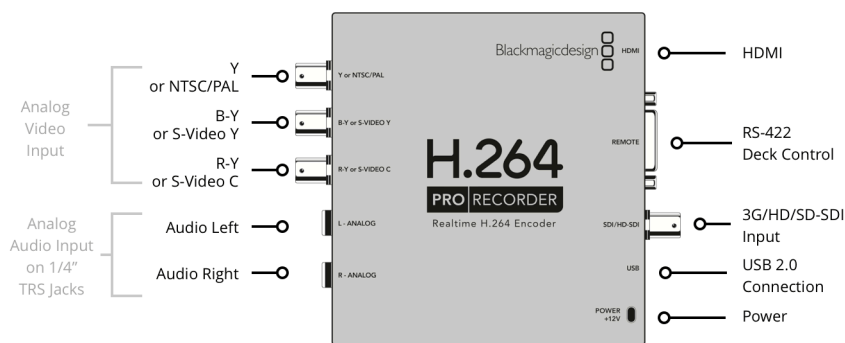

Connections

SDI Video Input

1 x 10-bit SD/HD switchable

Analog Video Input

1 x Component YUV on 3 BNCs switchable to S-Video or Composite. Component supports HD and SD.

HDMI Video Input

1 x HDMI type A connector.

Analog Audio Input

2 Channels of professional balanced analog audio with standard 1/4 inch jack connections.

SDI Audio Input

2 Channels from embedded SDI audio.

HDMI Audio Input

2 Channels from embedded HDMI audio.

External Control

RS-422 deck control.

Computer Interface

USB 2.0 high speed (480Mb/s)

Standards

SD Video Formats

525i59.94 NTSC, 625i50 PAL

HD Video Formats